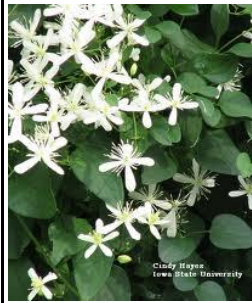

HOLDEN GARDEN CLUB

Sweet Autumn Clematis
Clematis Paniculata
Color: White
Bloomtime: Fall
20' climber
Sun - Shade

HOLDEN GARDEN CLUB

Sweet Autumn Clematis
Clematis Paniculata
Color: White
Bloomtime: Fall
20' climber
Sun - Shade